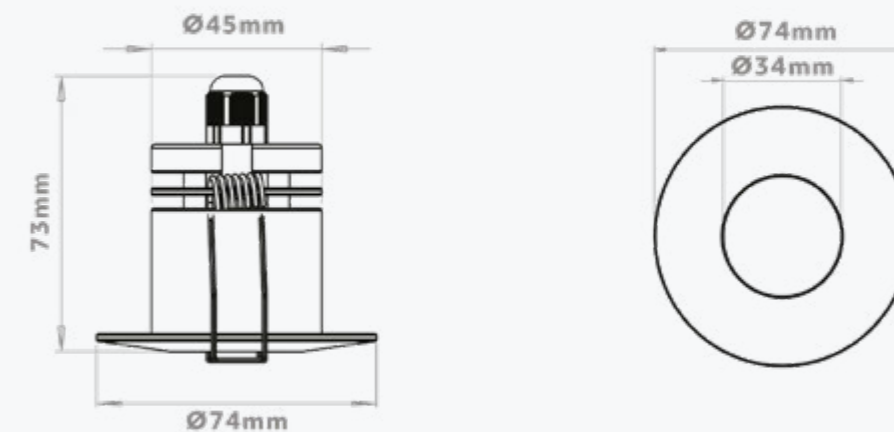

The lighting professionals' downlight of choice.

Product Code: CS4-DL-IP- RGBW / RGBA / TW

Compatible With : LUD 48 , LUD 192

TECHNICAL SPECIFICATIONS

- Channels **4Ch**
- Wattage **4.8W**
- Input Current **350mA**
- IP Rating **IP67**
- LED Type **RGBW / RGBA / TW**
- Housing Cut Out **45mmØ**
- Lens Options **15°/25°/40°**
- LED Connection **RJ45**
- Lumen Output **284lm [RGBW] / 227lm [RGBA] / 446lm [TW]**
- Operating Temp Range **-20 to 50 °C**

DIMENSIONS

OPTIONAL LENSES

- Our lens options are:
- 15° : Narrow Beam Angle**
 - 25° : Medium Beam Angle**
 - 40° : Wide Beam Angle**